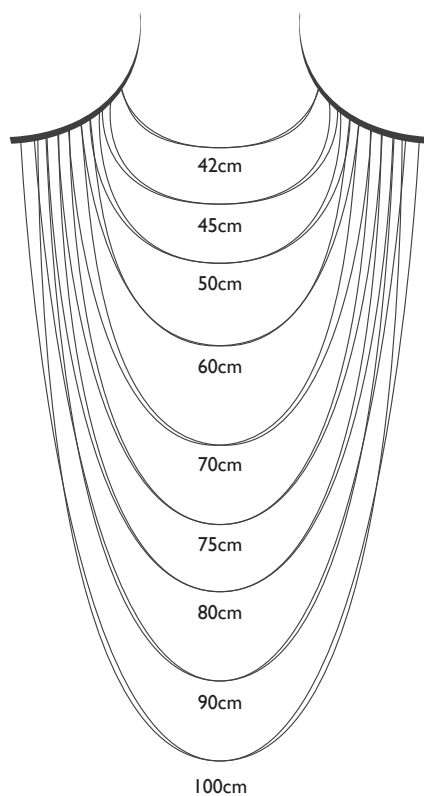

NECKLACE LENGTH GUIDE

LENGTH (IN)	LENGTH (CM)
16.5	42
17.7	45
19.7	50
23.6	60
27.6	70
29.5	75
31.5	80
35.4	90
39.4	100

The diagram is for general indication only.